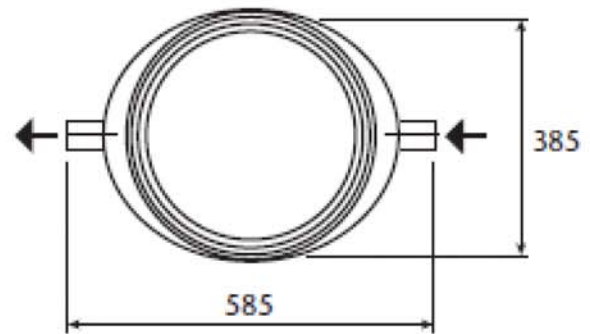

Grease Master Mini

Grease Master Mini - Entry Level Grease Trap