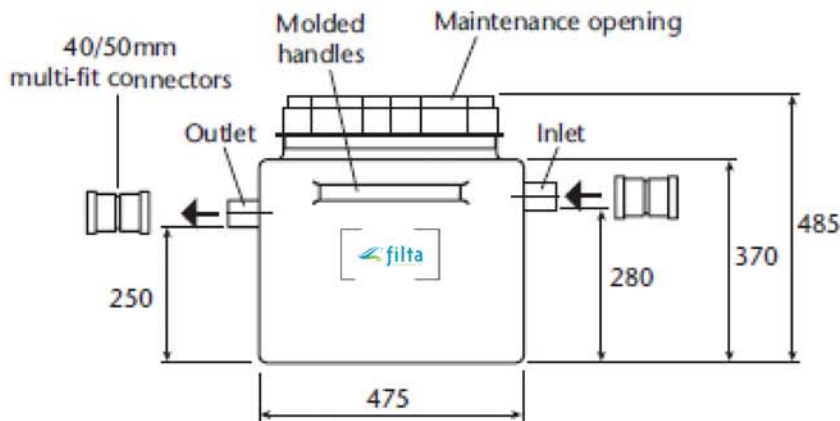

Grease Master Mini

Grease Master Mini - Entry Level Grease Trap