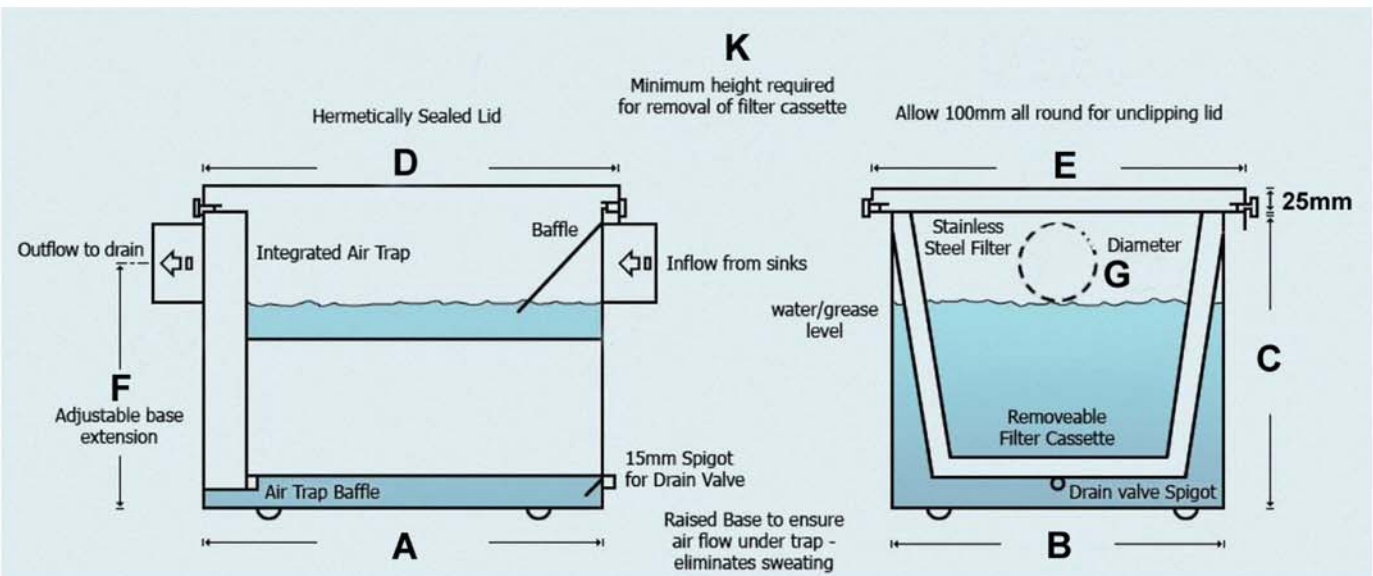

## Grease Master Junior Grease Trap

- **LOW VOLUME SITES:**

The **Grease Master Junior** grease trap is designed for low volume sites (less than 50 meals per day) who want the protection of a grease trap without the cost of a maintenance contract.

- **BUILT-IN STRAINER:**

The **Grease Master Junior** functions like a normal grease trap but features an in-built filter basket for straining and collecting solid waste.

- **SIMPLE TO MAINTAIN:**

Simply remove the lid and empty the filter basket on a daily basis. Collected liquid oils that cannot be removed by the filter basket should be scooped out on a daily basis with a suitable container and safely disposed of. Each unit is supplied with adjustable legs that allow the unit to be cleaned under and they also make installation easier.

The GMJ's also act as a handy **SOLIDS INTERCEPTOR**

Model	Suitability	A	B	C	D	E	F	G	K	Weight
GMJ SS	Solids Interceptor	225	150	150	225	150	120	40	300	6kg
GMJ 20	1 Domestic Sink	350	300	200	375	350	163-330	50	400	10kg
GMJ 40	1 Commercial Sink	500	400	200	525	450	163-330	50	400	16kg